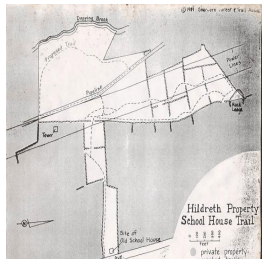

"Sherborn Walks" map image,

click to enlarge.

Level: Medium

Walking Time: 1 to 2 hours