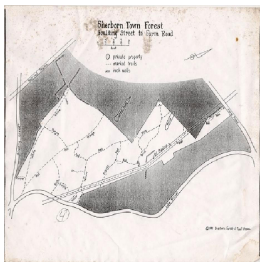

"Sherborn Walks" map image,

[click to enlarge.](#)

Level: Medium

Walking Time: 1 to 2 hours