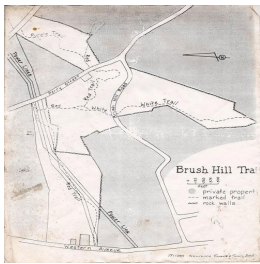

"Sherborn Walks" map image,

[click to enlarge.](#)

Level: Medium

Walking Time: 1 to 3 hours