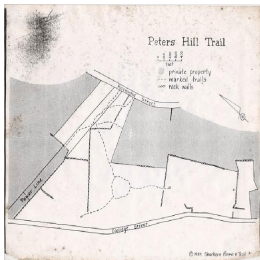

"Sherborn Walks" map image,

[click to enlarge.](#)

Level: Medium

Walking Time: 1 to 2 hours