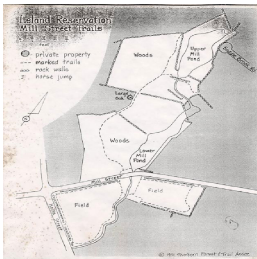

"Sherborn Walks" map image,

[click to enlarge.](#)

Level: Easy/Medium

Walking Time: 1/2 to 1 1/2 hours